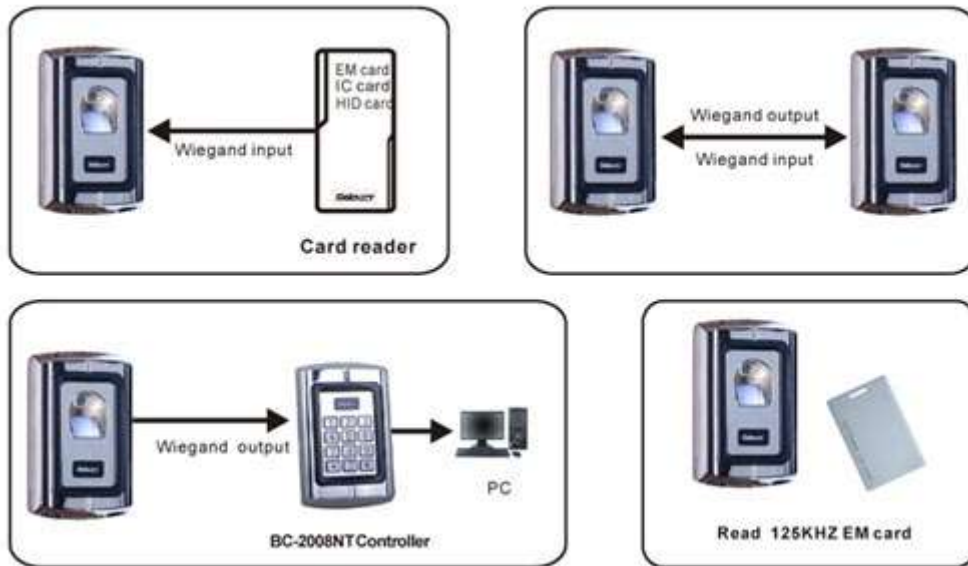

F007-EM Biometric & RFID Reader

Product Specifications:

- Metal shell, 2,160 users
- Support Fingerprint, support EM card
- 160 fingerprints, 2,000 cards
- Wiegand output, Wiegand input
- Can be connected to other controllers as its slave reader
- Wiegand interface: Wiegand 26
- Remote control / Master card for programming
- Dimensions : 115×70× 35mm
- Weight : 500g

Product Design Options:

Silver

Matt

Rain Shield

Luxury Packing