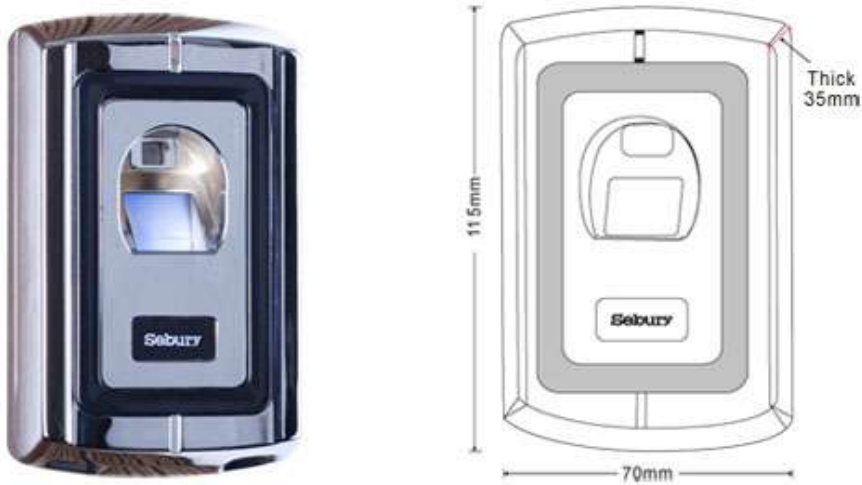

F007-EM Biometric & RFID Reader

Product Specifications:

- Metal shell, 2,160 users
- Support Fingerprint, support EM card
- 160 fingerprints, 2,000 cards
- Wiegand output, Wiegand input
- Can be connected to other controllers as its slave reader
- Wiegand interface: Wiegand 26
- Remote control / Master card for programming
- Dimensions : 115×70× 35mm
- Weight : 500g

Product Design Options:

Silver

Matt

Rain Shield

Luxury Packing