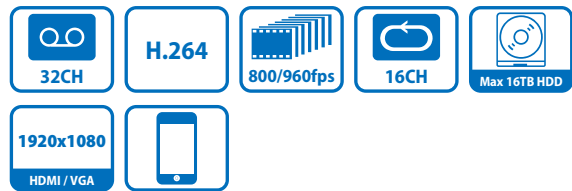

DH-DVR3204LE-U

32 Channel High-performance Standalone DVR

DH-DVR3204LE-U: 32 channel video inputs, 16 channel audio inputs, and 1 channel matrix output. The 1st, 9th, 17th and 25th video channels can support max D1(4CIF) realtime recording and other channels can support CIF realtime recording. It can support VGA, HDMI, eSATA, USB2.0 and 8 HDDs.

Features

- 32 channels high performance standalone DVR
- Up to 32 cameras with full HD 1080P display
- H.264 video compression algorithm ideal
- Each channel at CIF and special channel at D1 recording
- Dual encoding streams supported
- TV(BNC)/VGA/HDMI synchronous video output
- live, recording, playback, backup & remote access
- 16 channel simultaneous playback
- Smart video detection: MD, camera blank, video loss
- 3D intelligent positioning with DAHUA PTZ dome
- Easy backup: USB devices, CD/DVD-RW & network download
- Alarm triggering screen tips, buzzer, PTZ, e-mail, FTP upload
- Up to 8 SATA HDDs & CD/DVD-RW, 1 eSATA, 2 USB2.0
- Built-in web server, multi-DVR client, MSS & CMS