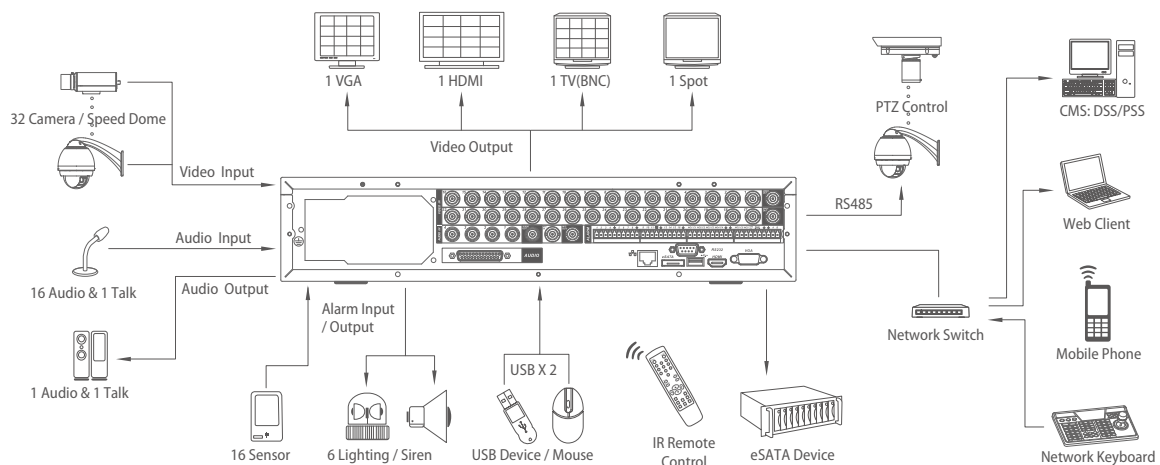

System Connection